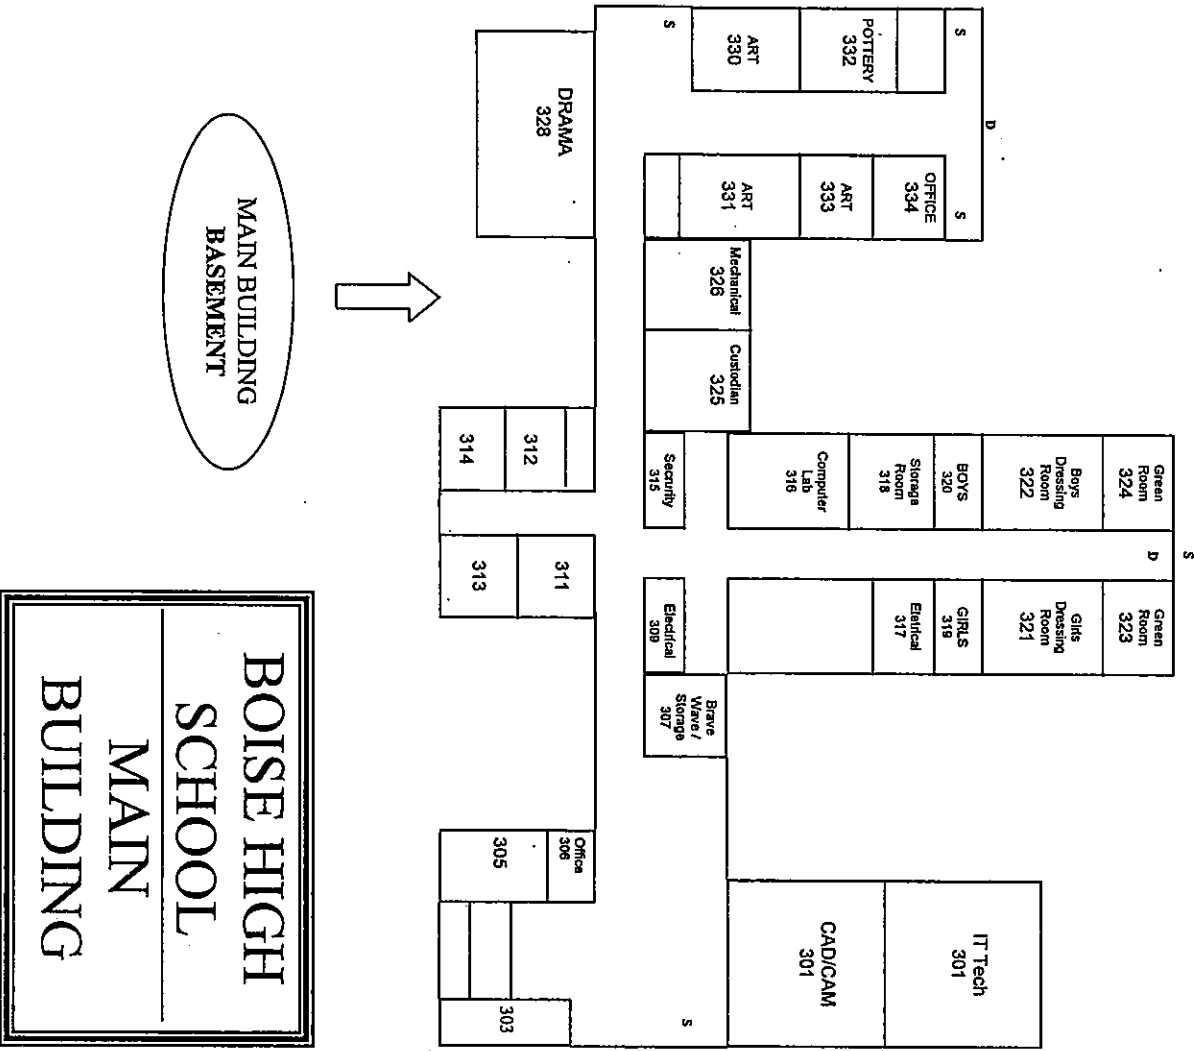

MAP 1

Key:
S = Stairs
D = Door

MAP 2

Key:
 S = Stairs
 D = Door

BOISE HIGH SCHOOL MAIN BUILDING

BOISE HIGH SCHOOL TECH BUILDING & OLD GYM

First Presbyterian Parking Lot