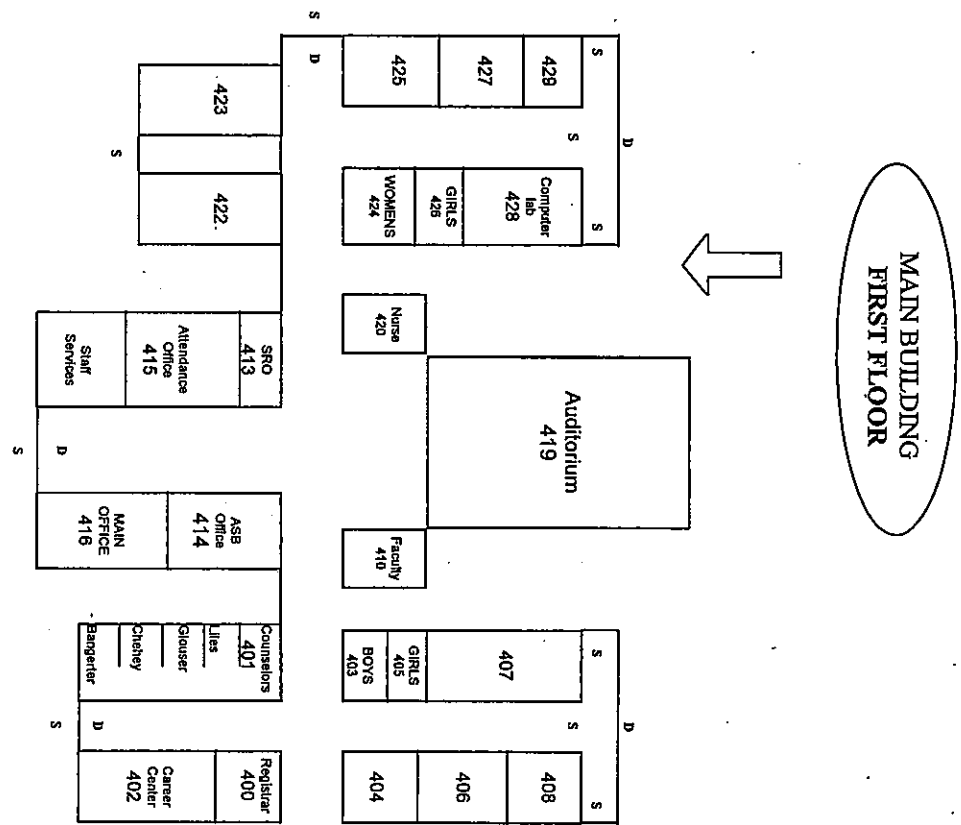

MAP 1

Key:
S = Stairs
D = Door

MAP 2

Key:
 S = Stairs
 D = Door

BOISE HIGH SCHOOL MAIN BUILDING

BOISE HIGH SCHOOL TECH BUILDING & OLD GYM

First Presbyterian Parking Lot