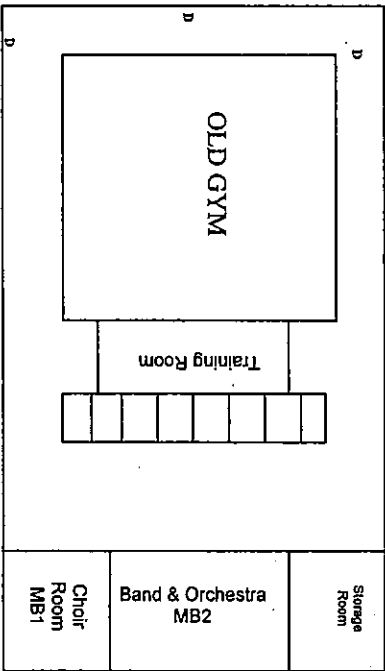

MAP 1

Key:
S = Stairs
D = Door

MAP 2

Key:
 S = Stairs
 D = Door

BOISE HIGH SCHOOL MAIN BUILDING

BOISE HIGH SCHOOL TECH BUILDING & OLD GYM

First Presbyterian Parking Lot