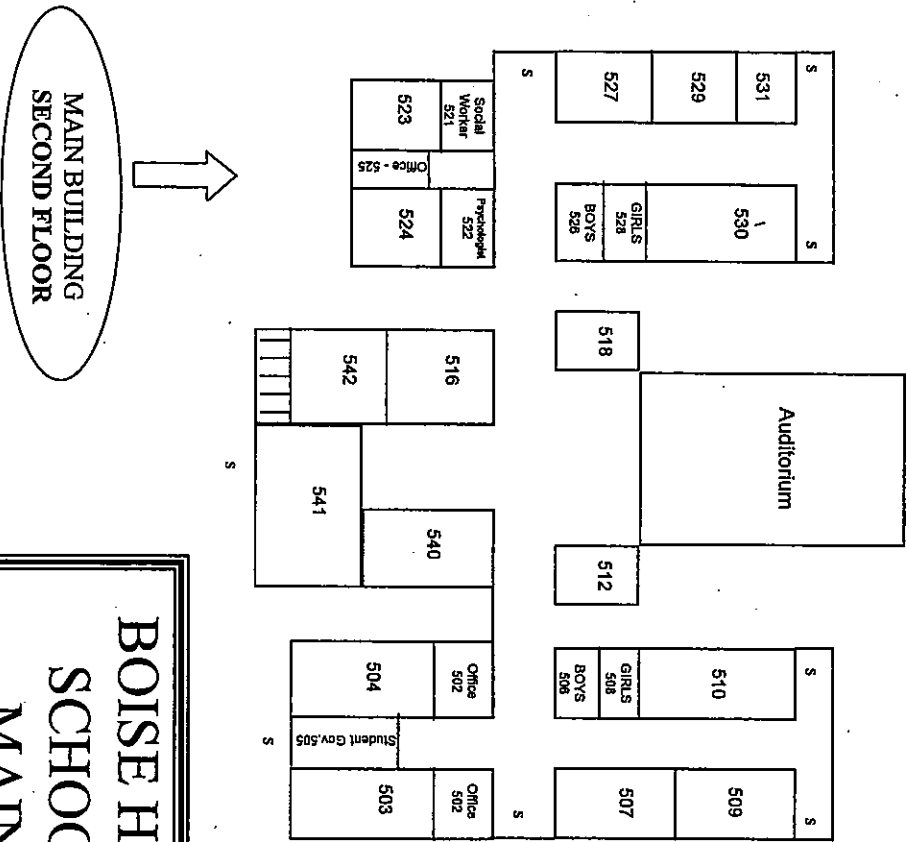

MAP 1

Key:
S = Stairs
D = Door

MAP 2

Key:
 S = Stairs
 D = Door

BOISE HIGH SCHOOL MAIN BUILDING

BOISE HIGH SCHOOL TECH BUILDING & OLD GYM

First Presbyterian Parking Lot