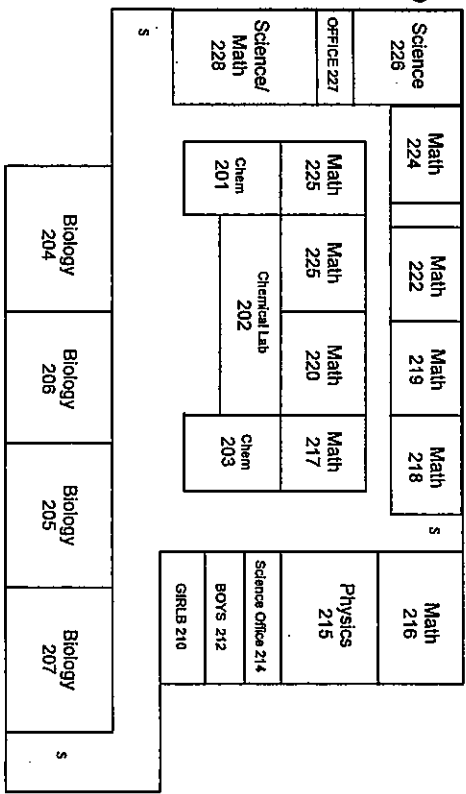

MAP 1

Key:
S = Stairs
D = Door

MAP 2

Key:
 S = Stairs
 D = Door

BOISE HIGH SCHOOL MAIN BUILDING

BOISE HIGH SCHOOL TECH BUILDING & OLD GYM

First Presbyterian Parking Lot