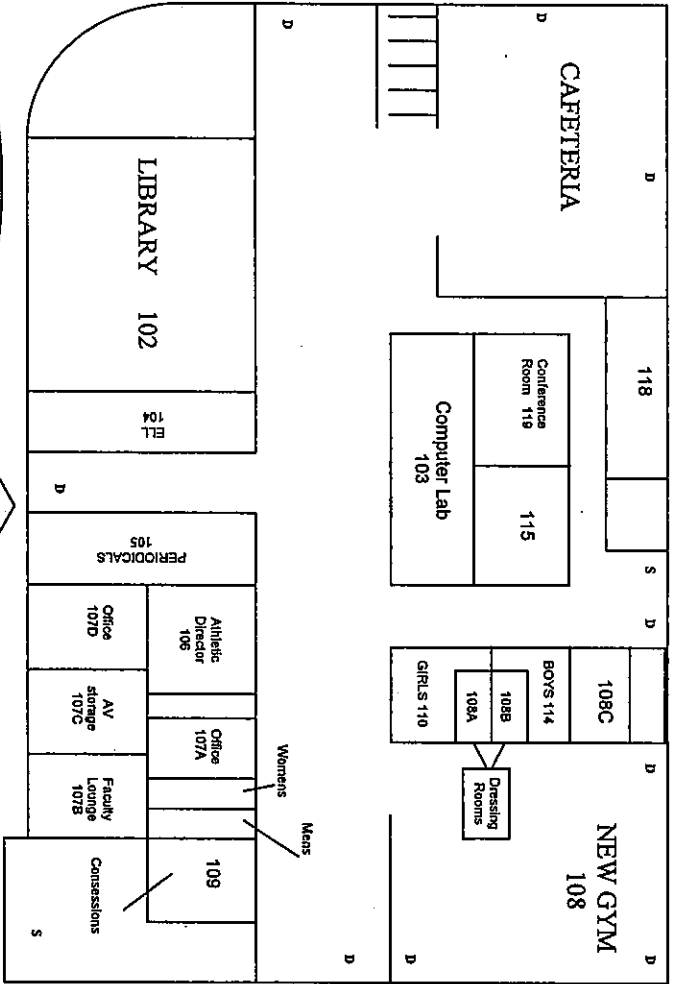

MAP 1

Key:
S = Stairs
D = Door

MAP 2

Key:
 S = Stairs
 D = Door

BOISE HIGH SCHOOL MAIN BUILDING

BOISE HIGH SCHOOL TECH BUILDING & OLD GYM

First Presbyterian Parking Lot